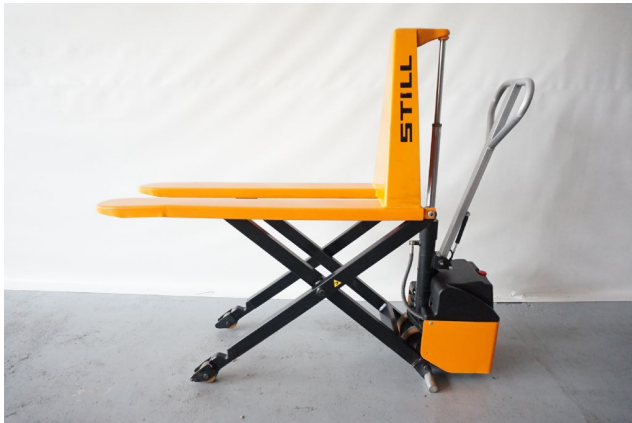

A.S. Kriegel GmbH

www.kriegel-gmbh.de

Still HPT10 XE

Capacity: 1000 kg
Mast type: Standard
Lifting height: 715 mm
Closed Height: 1300 mm
Overall Weight: 141 kg
Overall Length: 1690 mm
Overall width: 540 mm
YOM: 2012
Engine type: Manual

Com Nr.: HLI0006752
Chassis Nr.: HLI0006752
Tires front: Polyurethane
Tires front condition: 40 - 60%
Tires rear: Polyurethane
Tires rear condition: 40 - 60%
Fork length: 1150 mm
Tech. Condition: average
Visual condition: average

Attachments:

Add. equipment:

Description: funktionstüchtiges Gerät, Preis für Istzustand, Wir haben weitere Flurfördergeräte vor Ort. Alle Angebote finden Sie auf unsere Homepage - www.kriegel-gmbh.de

Price: 950,00 €,- EUR (plus VAT).
Subject to prior sale.

A.S. Kriegel GmbH

Dörnerstr. 1-2

D-15234 Frankfurt (Oder)

Fon: +49 (0) 335 – 2805978

Fax: +49 (0) 335 – 6804776

www.kriegel-gmbh.de

info@kriegel-gmbh.de

Geschäftsführender Gesellschafter:

Alexander Siegfried Kriegel

Amtsgericht Frankfurt (Oder) HRB 12116FF

UST-ID: DE 212631174

Die Ware bleibt bis zur vollständigen Bezahlung unser Eigentum. Gerichtsstand und Erfüllungsort ist Frankfurt (Oder), D.